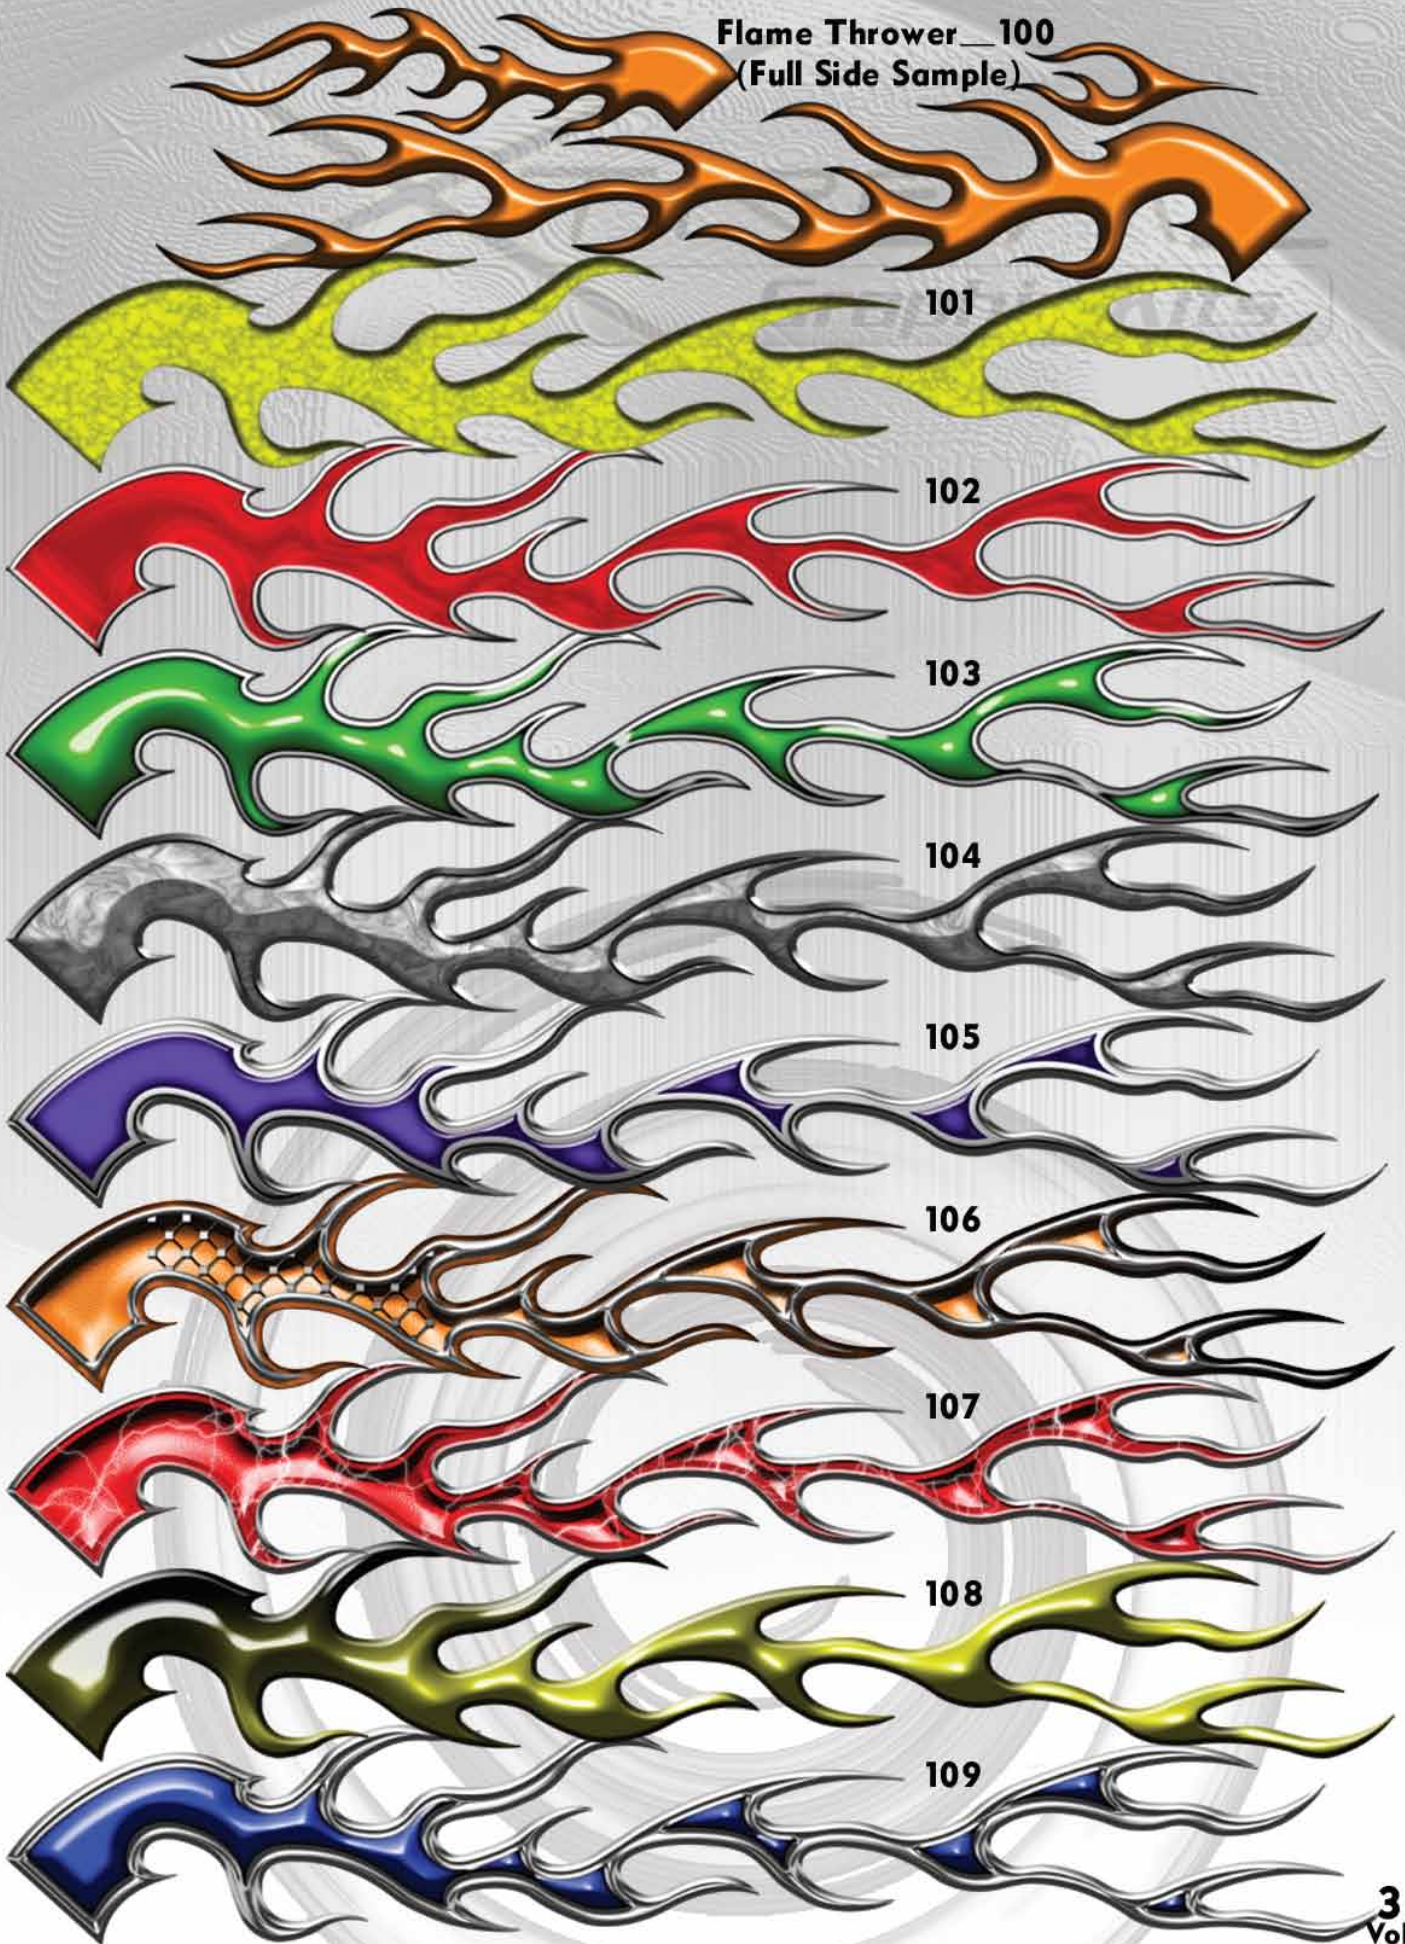

Flame Thrower_100
(Full Side Sample)

101

102

103

104

105

106

107

108

109